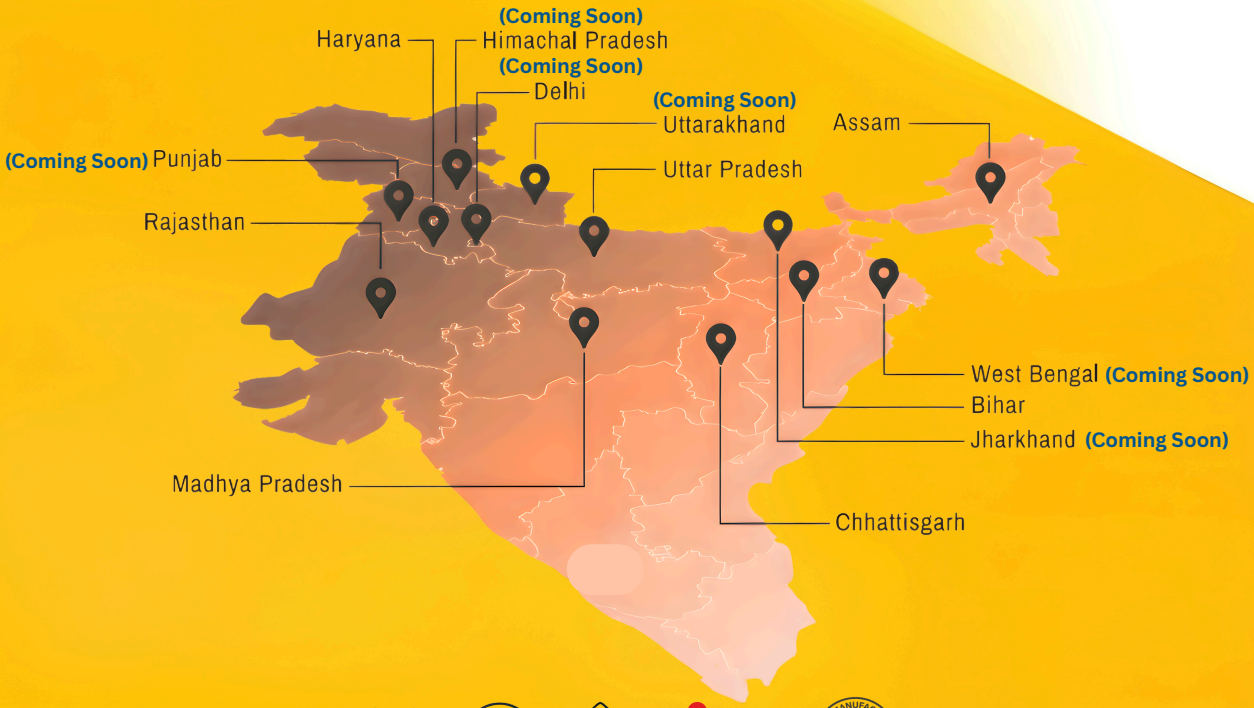

3S INDUSTRIES PVT LTD

📍 **PLANT & CORPORATE OFFICE :** PLOT NO 04, BAJRI PALI ROAD, BAJREE VILLAGE, FARIDABAD 121004 (HARYANA)

📍 **REG. OFFICE:** 105, HKM NAGAR ALWAR (RAJASTHAN)

📞 +91 93512 32580   ✉ 3sbharat2018@gmail.com   🌐 www.bharaterickshaw.in